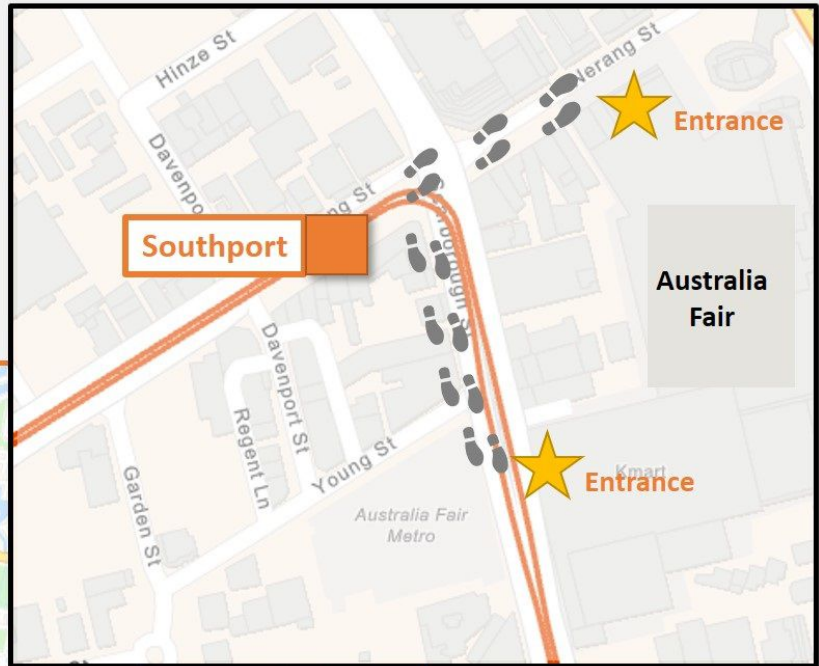

Catch the tram (G:link)

You can catch the tram from Helensvale to Broadbeach South. They operate every 7 minutes from 7am to 7pm, weekdays.

Our closest stop is **Southport** (Nerang Street).

For information about any of these bus routes, visit ridetheg.com.au or phone **13 12 30** anytime.